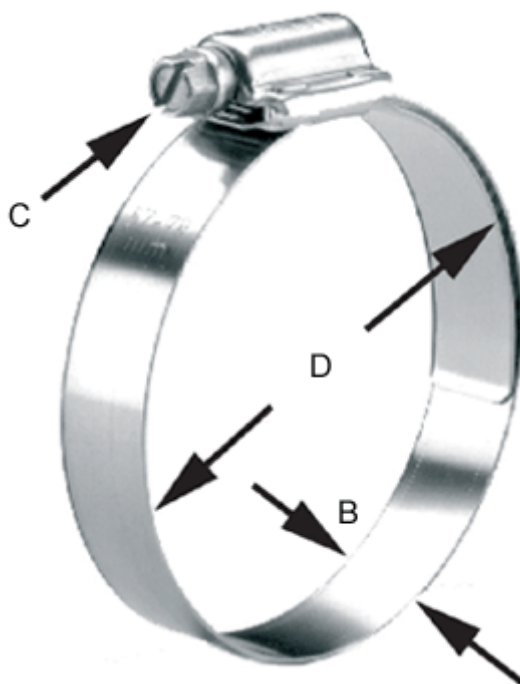

Article number: 021567804183

Description: Norma worm drive hose clamp  
HD 172-194/16 C8 W4

## Measures

---

C (screw type) = C8 hexagon slotted screw sw 8

Diameter D = 172-194

Width B = 16